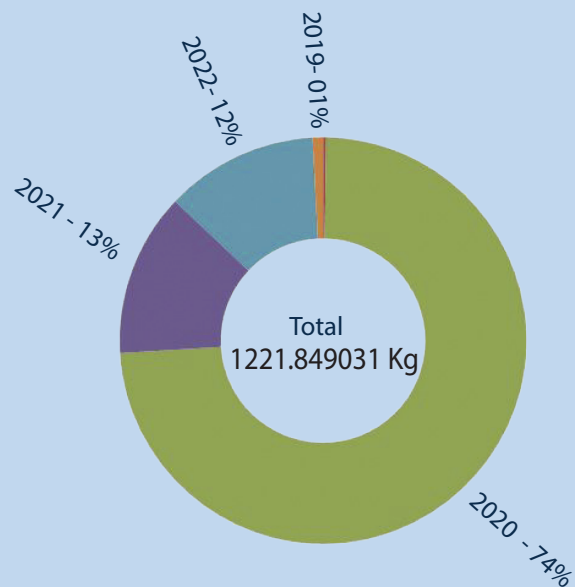

SEIZURE OF CRYSTAL METHAMPHETAMINE(ICE) FROM 2018-2023

2023

- 40 Incidents Reported
- 11.110189 kg of ICE Apprehended
- 46 Suspects Apprehended

Qty
(In kilograms)

AGE GROUP OF APPREHENDED SUSPECTS

No of persons

DISTRICTS TO WHICH THE SUSPECTS BELONG

AREA-WISE SEIZURE IN 2023

NATIONALITY OF SUSPECTS

GENDER OF SUSPECTS

VEHICLE/VESSEL SEIZED

WHERE THE INCIDENTS REPORTED

Land

38