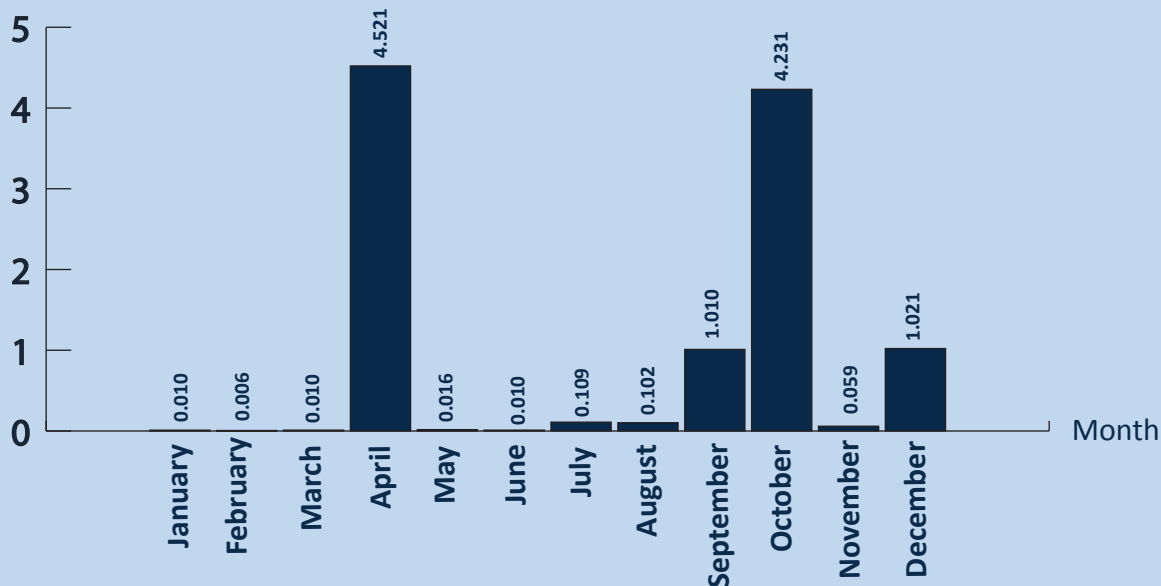

SEIZURE OF CRYSTAL METHAMPHETAMINE(ICE) FROM 2018-2023

2023

- 40 Incidents Reported
- 11.110189 kg of ICE Apprehended
- 46 Suspects Apprehended

Qty
(In kilograms)

AGE GROUP OF APPREHENDED SUSPECTS

No of persons

DISTRICTS TO WHICH THE SUSPECTS BELONG

AREA-WISE SEIZURE IN 2023

NATIONALITY OF SUSPECTS

GENDER OF SUSPECTS

VEHICLE/VESSEL SEIZED

WHERE THE INCIDENTS REPORTED

Land

38