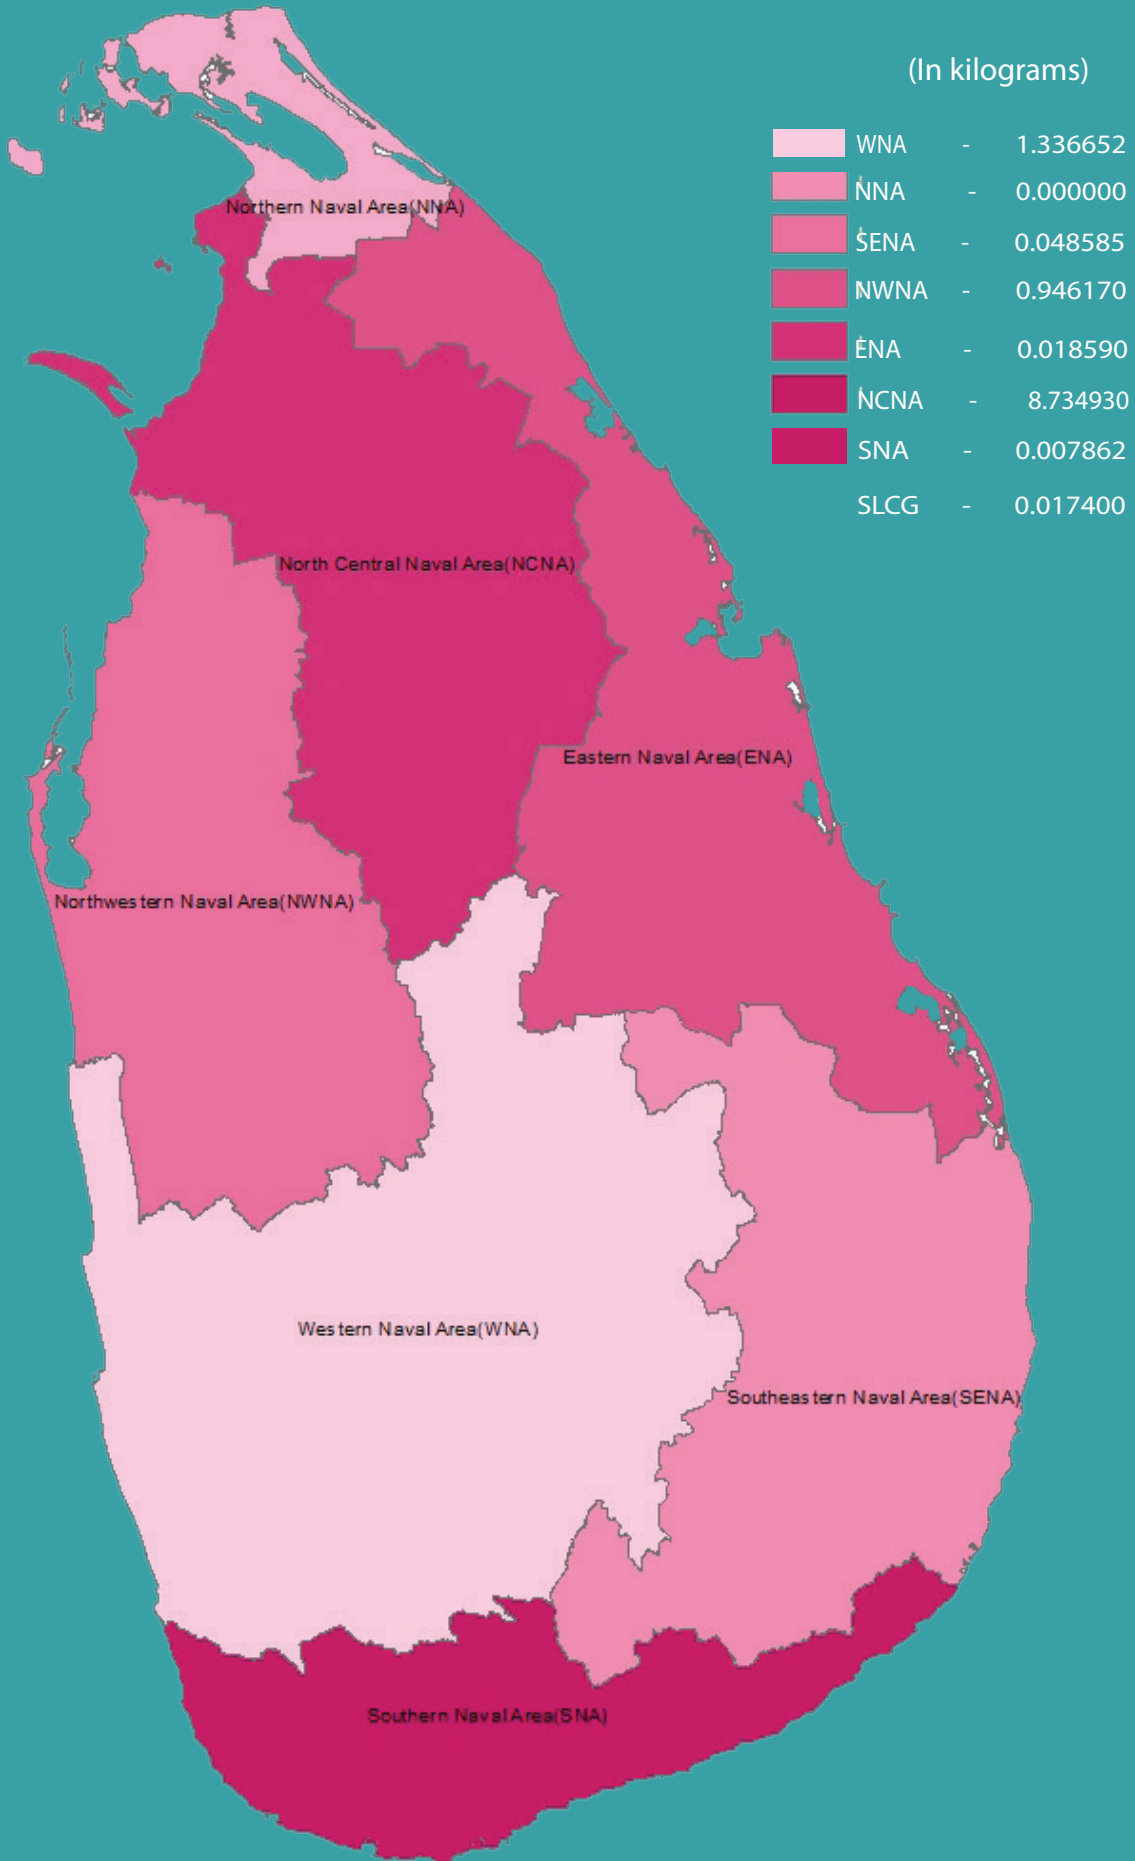

SEIZURE OF CRYSTAL METHAMPHETAMINE(ICE) FROM 2018-2023

2023

- 40 Incidents Reported
- 11.110189 kg of ICE Apprehended
- 46 Suspects Apprehended

Qty
(In kilograms)

AGE GROUP OF APPREHENDED SUSPECTS

No of persons

DISTRICTS TO WHICH THE SUSPECTS BELONG

AREA-WISE SEIZURE IN 2023

NATIONALITY OF SUSPECTS

GENDER OF SUSPECTS

VEHICLE/VESSEL SEIZED

WHERE THE INCIDENTS REPORTED

Land

38

Beach

00

Sea

02