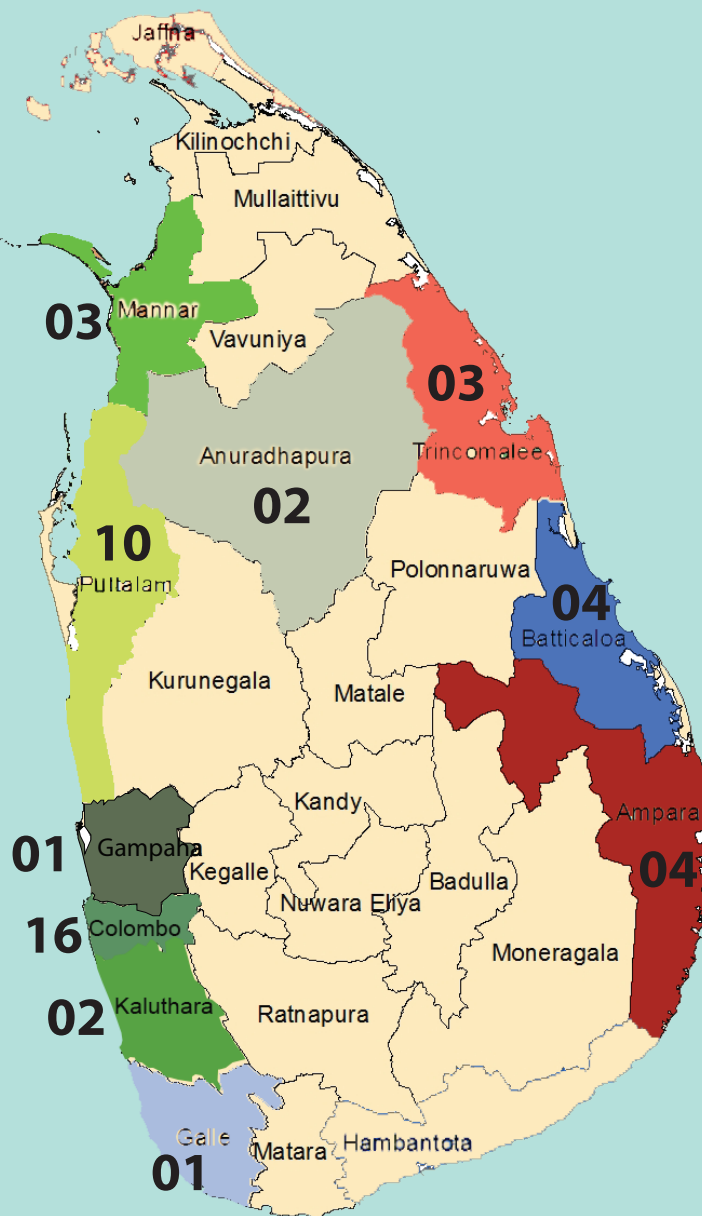

SEIZURE OF CRYSTAL METHAMPHETAMINE(ICE) FROM 2018-2023

2023

- 40 Incidents Reported
- 11.110189 kg of ICE Apprehended
- 46 Suspects Apprehended

Qty
(In kilograms)

AGE GROUP OF APPREHENDED SUSPECTS

No of persons

DISTRICTS TO WHICH THE SUSPECTS BELONG

AREA-WISE SEIZURE IN 2023

NATIONALITY OF SUSPECTS

GENDER OF SUSPECTS

VEHICLE/VESSEL SEIZED

WHERE THE INCIDENTS REPORTED

Land

38

Beach

00

Sea

02