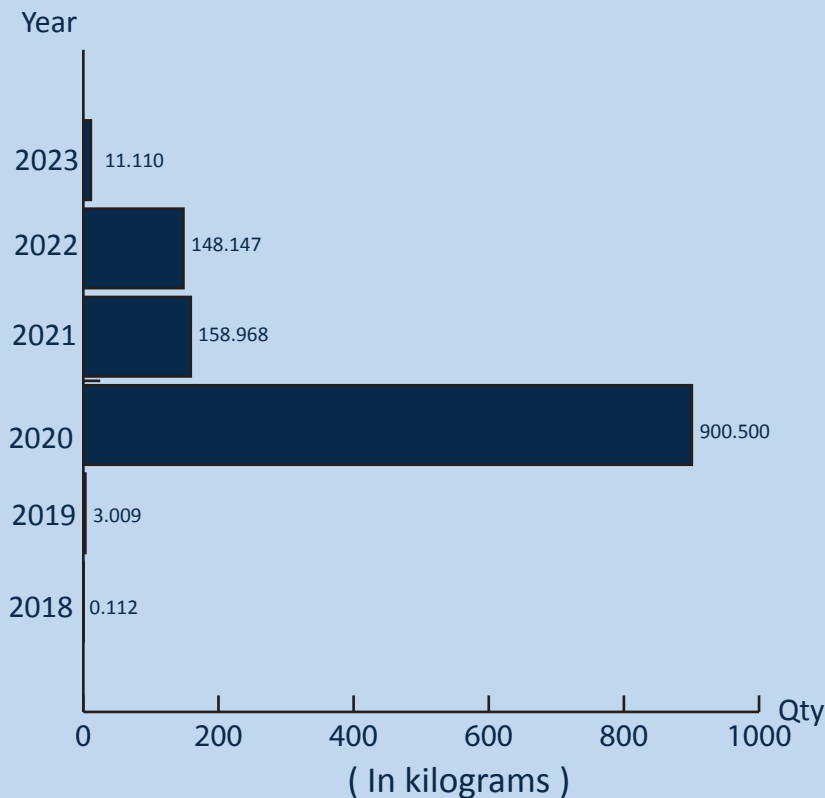

SEIZURE OF CRYSTAL METHAMPHETAMINE(ICE) FROM 2018-2023

2023

- 40 Incidents Reported
- 11.110189 kg of ICE Apprehended
- 46 Suspects Apprehended

Qty
(In kilograms)

AGE GROUP OF APPREHENDED SUSPECTS

No of persons

DISTRICTS TO WHICH THE SUSPECTS BELONG

AREA-WISE SEIZURE IN 2023

NATIONALITY OF SUSPECTS

GENDER OF SUSPECTS

VEHICLE/VESSEL SEIZED

WHERE THE INCIDENTS REPORTED

Land

38