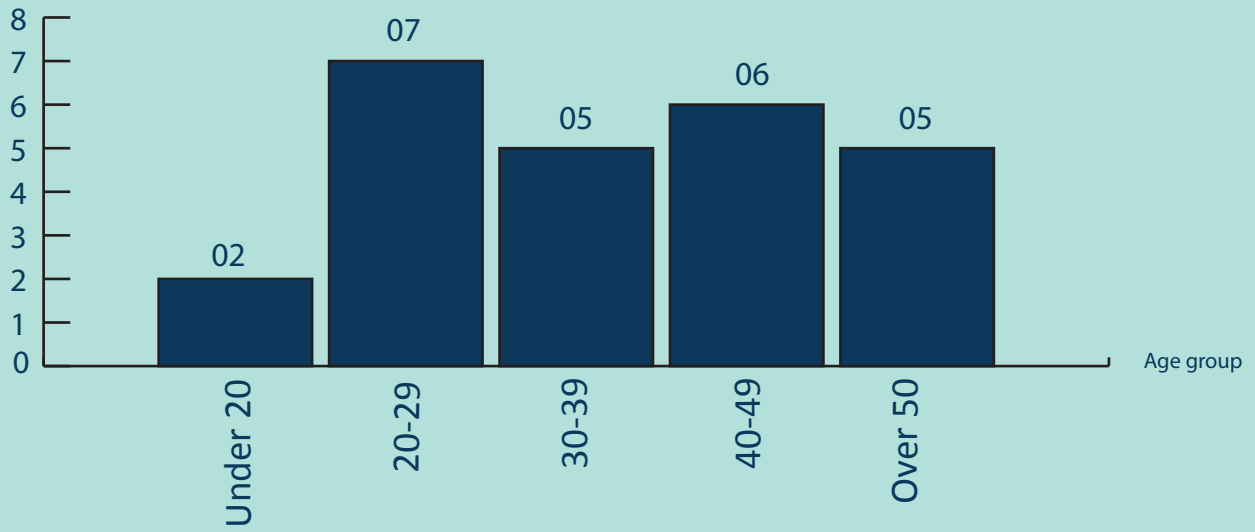

SEIZURE OF LOCAL CANNABIS

2013 - 2023

2023

Qty (In kilograms)

- 27 Incidents Reported
- 25 Suspects Apprehended
- 50.539 kg of local Cannabis Recovered

AGE GROUP OF APPREHENDED SUSPECTS

No of persons

DISTRICTS TO WHICH THE SUSPECTS BELONG

AREA-WISE SEIZURE IN 2023

(In kilograms)

	SNA	- 31.887
	SENA	- 13.550
	WNA	- 2.100
	NWNA	- 2.752
	SLCG	- 0.250

NATIONALITY OF SUSPECTS

FOREIGN
00

LOCAL
25

GENDER OF SUSPECTS

25