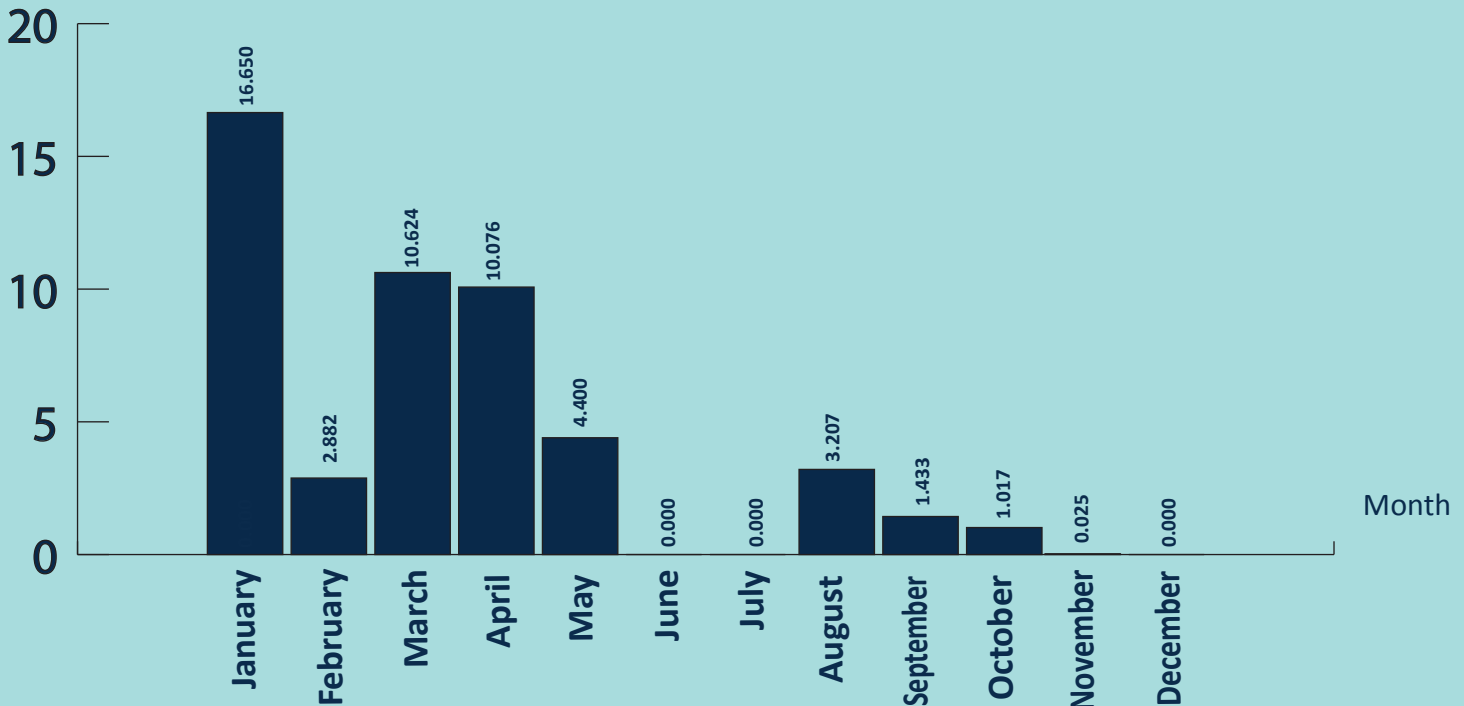

SEIZURE OF LOCAL CANNABIS

2013 - 2023

2023

Qty (In kilograms)

- 27 Incidents Reported
- 25 Suspects Apprehended
- 50.539 kg of local Cannabis Recovered

AGE GROUP OF APPREHENDED SUSPECTS

No of persons

DISTRICTS TO WHICH THE SUSPECTS BELONG

AREA-WISE SEIZURE IN 2023

(In kilograms)

	SNA	- 31.887
	SENA	- 13.550
	WNA	- 2.100
	NWNA	- 2.752
	SLCG	- 0.250

NATIONALITY OF SUSPECTS

FOREIGN
00

LOCAL
25

GENDER OF SUSPECTS

25