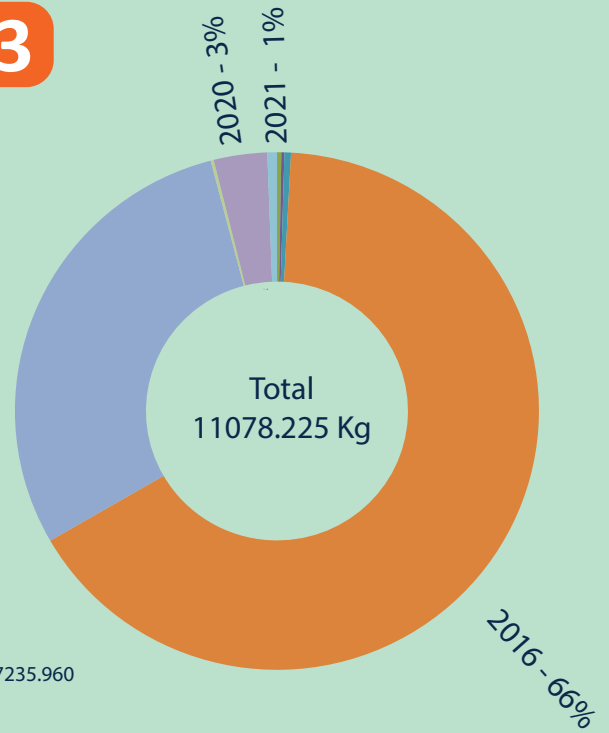

SEIZURE OF LOCAL CANNABIS

2013 - 2023

2023

Qty (In kilograms)

- 27 Incidents Reported
- 25 Suspects Apprehended
- 50.539 kg of local Cannabis Recovered

AGE GROUP OF APPREHENDED SUSPECTS

No of persons

DISTRICTS TO WHICH THE SUSPECTS BELONG

AREA-WISE SEIZURE IN 2023

(In kilograms)

	SNA	- 31.887
	SENA	- 13.550
	WNA	- 2.100
	NWNA	- 2.752
	SLCG	- 0.250

NATIONALITY OF SUSPECTS

FOREIGN
00

LOCAL
25

GENDER OF SUSPECTS

25