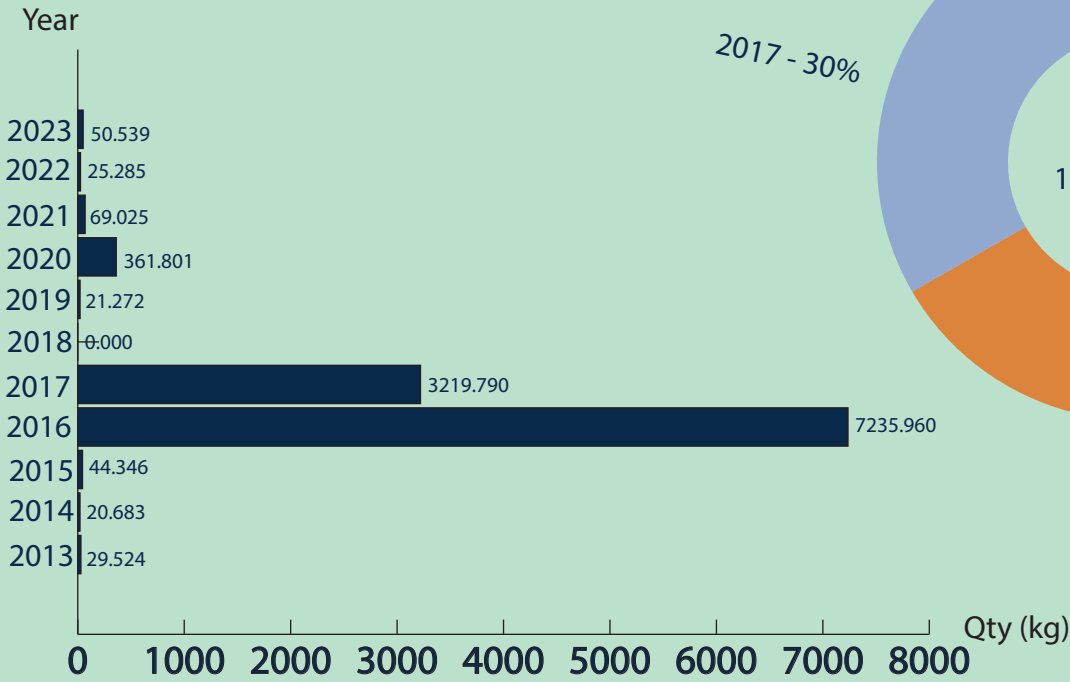

SEIZURE OF LOCAL CANNABIS

2013 - 2023

2023

Qty (In kilograms)

- 27 Incidents Reported
- 25 Suspects Apprehended
- 50.539 kg of local Cannabis Recovered

AGE GROUP OF APPREHENDED SUSPECTS

No of persons

DISTRICTS TO WHICH THE SUSPECTS BELONG

AREA-WISE SEIZURE IN 2023

(In kilograms)

	SNA	- 31.887
	SENA	- 13.550
	WNA	- 2.100
	NWNA	- 2.752
	SLCG	- 0.250

NATIONALITY OF SUSPECTS

FOREIGN
00

LOCAL
25

GENDER OF SUSPECTS

25