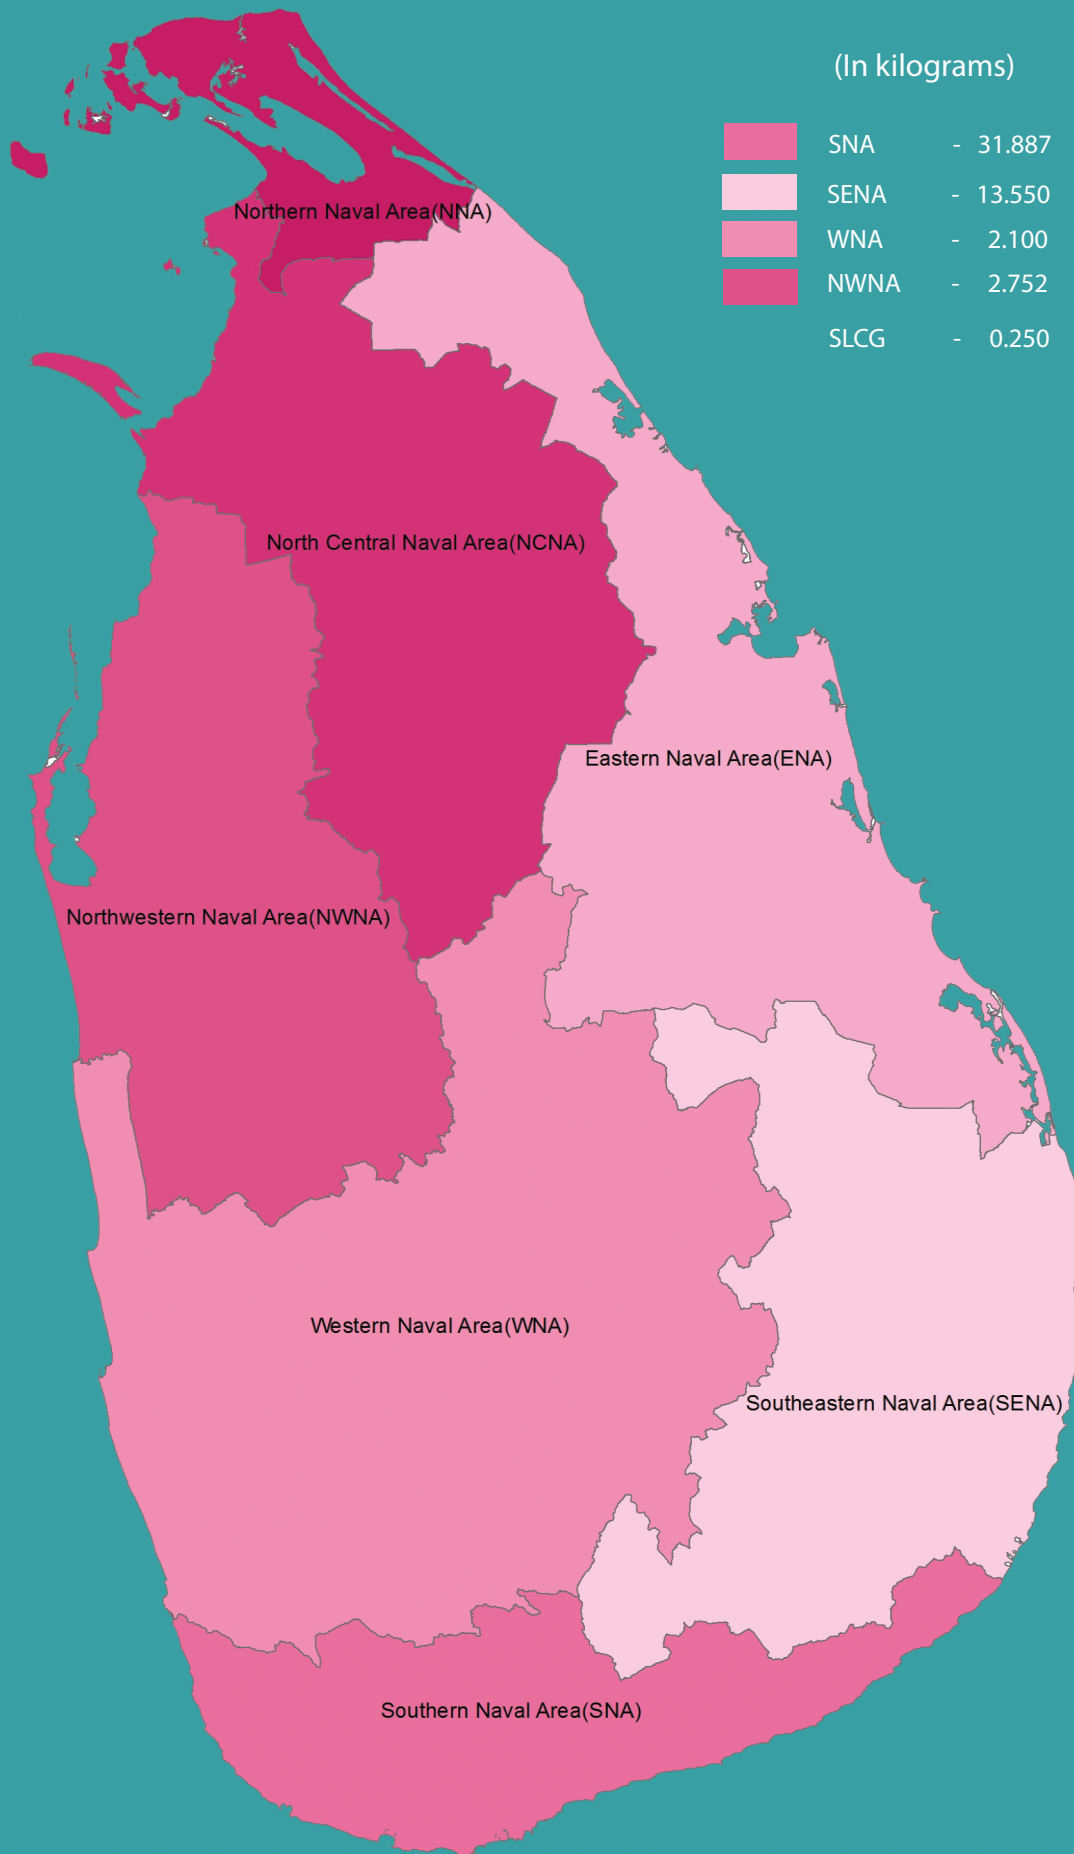

SEIZURE OF LOCAL CANNABIS

2013 - 2023

2023

Qty (In kilograms)

- 27 Incidents Reported
- 25 Suspects Apprehended
- 50.539 kg of local Cannabis Recovered

AGE GROUP OF APPREHENDED SUSPECTS

No of persons

DISTRICTS TO WHICH THE SUSPECTS BELONG

AREA-WISE SEIZURE IN 2023

(In kilograms)

	SNA	- 31.887
	SENA	- 13.550
	WNA	- 2.100
	NWNA	- 2.752
	SLCG	- 0.250

NATIONALITY OF SUSPECTS

FOREIGN
00

LOCAL
25

GENDER OF SUSPECTS

25

00

VEHICLE/VESSEL SEIZED

01

02

WHERE THE INCIDENTS REPORTED

Land

27

Beach

00

Sea

00