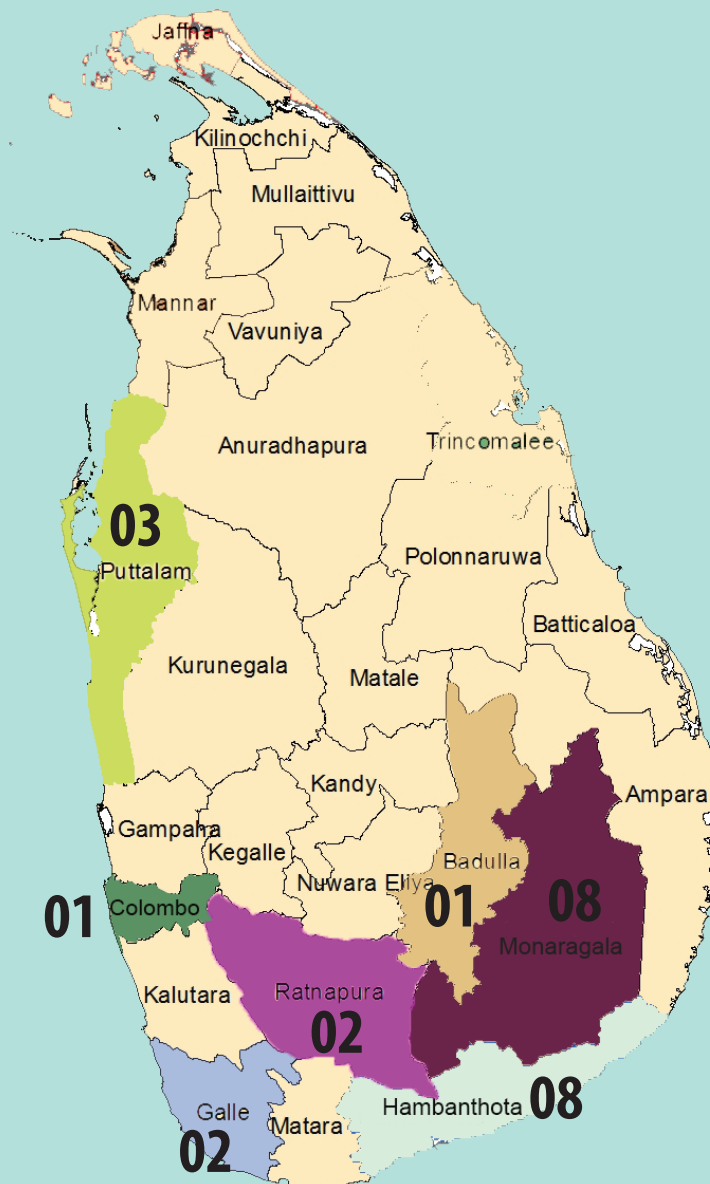

SEIZURE OF LOCAL CANNABIS

2013 - 2023

2023

Qty (In kilograms)

- 27 Incidents Reported
- 25 Suspects Apprehended
- 50.539 kg of local Cannabis Recovered

AGE GROUP OF APPREHENDED SUSPECTS

No of persons

DISTRICTS TO WHICH THE SUSPECTS BELONG

AREA-WISE SEIZURE IN 2023

(In kilograms)

	SNA	- 31.887
	SENA	- 13.550
	WNA	- 2.100
	NWNA	- 2.752
	SLCG	- 0.250

NATIONALITY OF SUSPECTS

FOREIGN
00

LOCAL
25

GENDER OF SUSPECTS

25

00

VEHICLE/VESSEL SEIZED

01

02

WHERE THE INCIDENTS REPORTED

Land

27

Beach

00

Sea

00