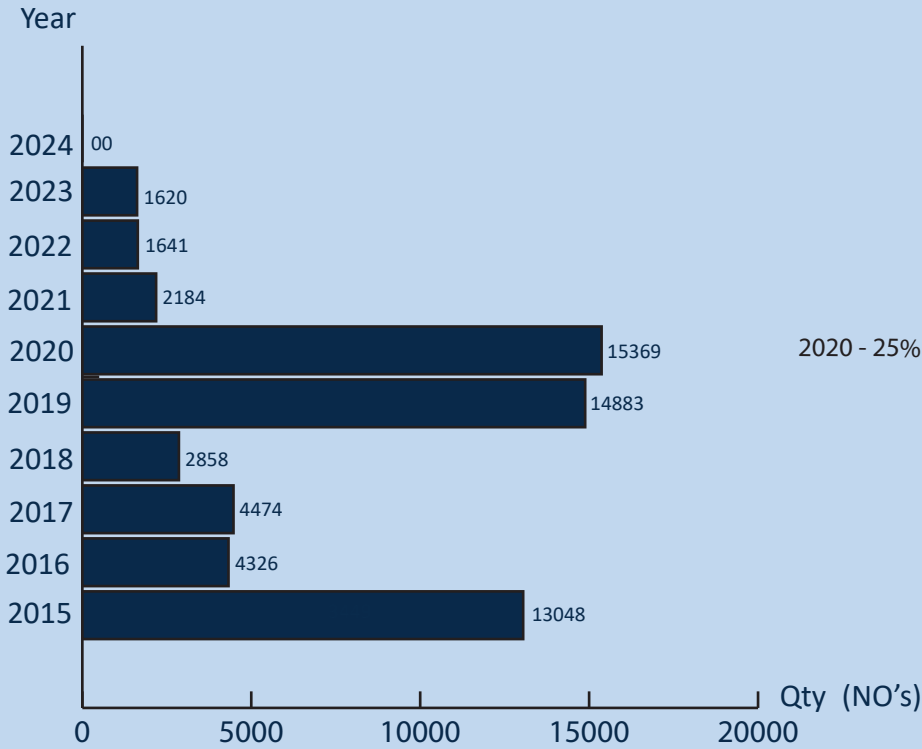

SEIZURE OF CONCH SHELLS

Sri Lanka Navy

SEIZURE OF CONCH SHELLS FROM 2015-2024

2024

- * 00 Incidents Reported
- * 00 Conch Shells Recovered
- * 00 Suspects Apprehended

AGE GROUP OF APPREHENDED SUSPECTS

No of persons

* Age not specified - 00

DISTRICTS TO WHICH THE SUSPECTS BELONG

* Indian - 00

AREA-WISE SEIZURE IN 2024

(In kilograms)

NATIONALITY OF SUSPECTS

FOREIGN
00

LOCAL
13

GENDER OF SUSPECTS

13

00

VEHICLE/VESSEL SEIZED

02

00

00

01