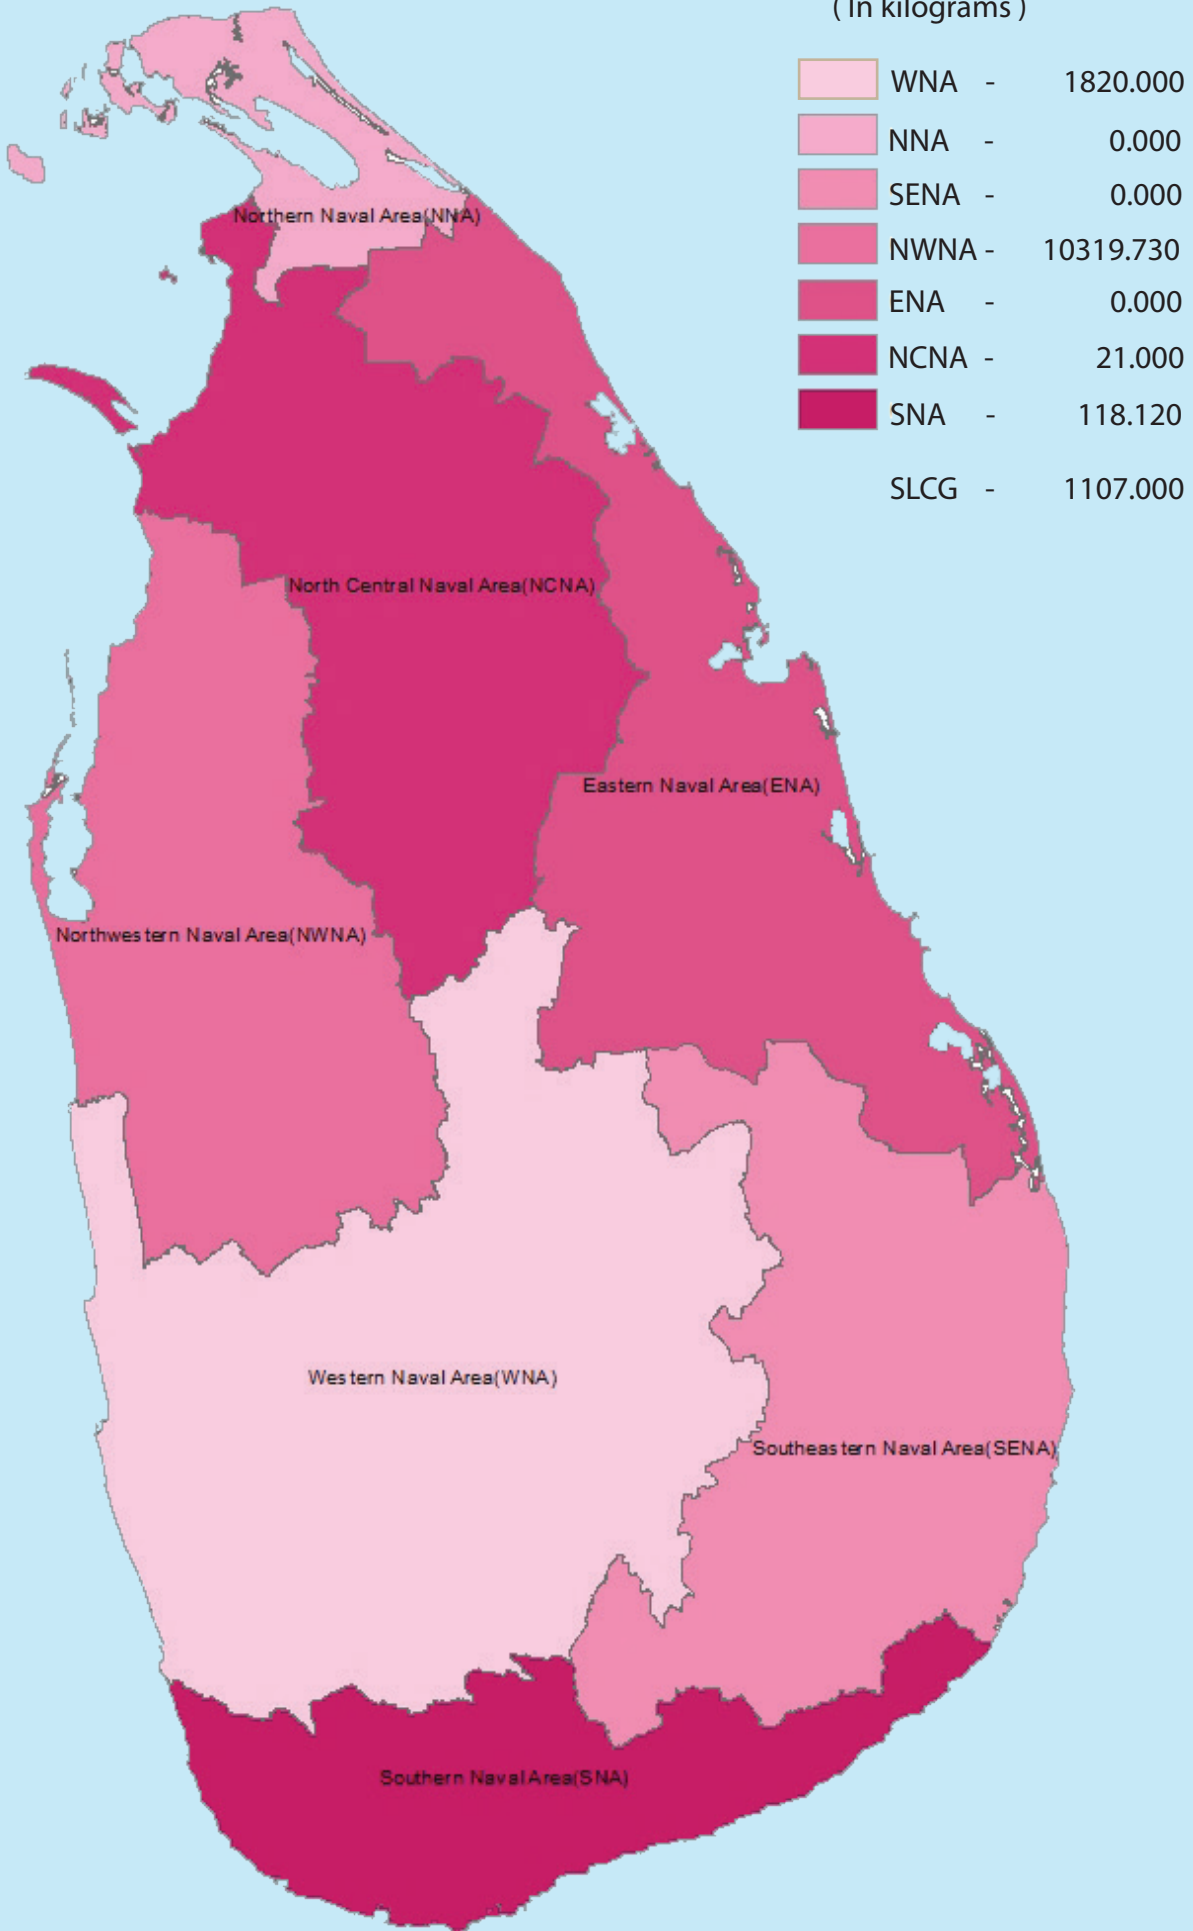

SEIZURE OF CONCH SHELLS

Sri Lanka Navy

SEIZURE OF CONCH SHELLS FROM 2015-2024

2024

- * 00 Incidents Reported
- * 00 Conch Shells Recovered
- * 00 Suspects Apprehended

AGE GROUP OF APPREHENDED SUSPECTS

No of persons

* Age not specified - 00

DISTRICTS TO WHICH THE SUSPECTS BELONG

* Indian - 00

AREA-WISE SEIZURE IN 2024

(In kilograms)

NATIONALITY OF SUSPECTS

FOREIGN
00

LOCAL
13

GENDER OF SUSPECTS

13

00

VEHICLE/VESSEL SEIZED

02

00

00

01

07

WHERE THE INCIDENTS REPORTED

Land

02

Beach

11

Sea

05