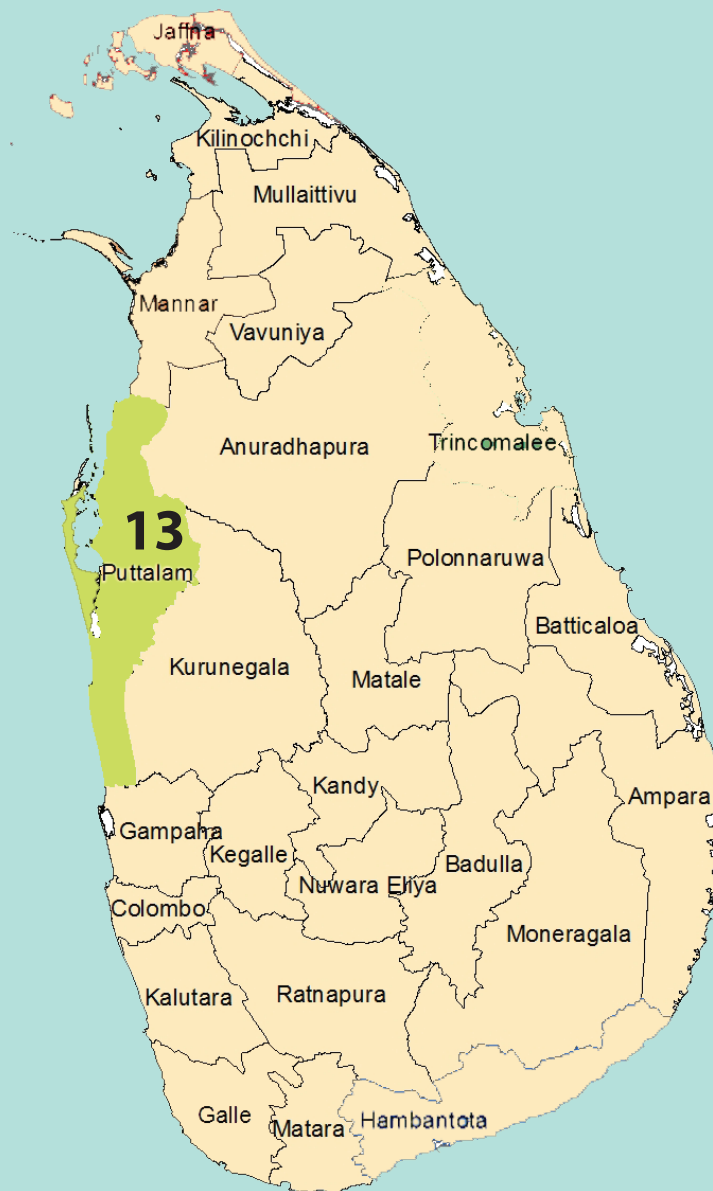

SEIZURE OF CONCH SHELLS

Sri Lanka Navy

SEIZURE OF CONCH SHELLS FROM 2015-2024

2024

- * 00 Incidents Reported
- * 00 Conch Shells Recovered
- * 00 Suspects Apprehended

AGE GROUP OF APPREHENDED SUSPECTS

No of persons

* Age not specified - 00

DISTRICTS TO WHICH THE SUSPECTS BELONG

* Indian - 00

AREA-WISE SEIZURE IN 2024

(In kilograms)

NATIONALITY OF SUSPECTS

FOREIGN
00

LOCAL
13

GENDER OF SUSPECTS

13

00

VEHICLE/VESSEL SEIZED

02

00

00

01

07

WHERE THE INCIDENTS REPORTED

Land

02

Beach

11

Sea

05