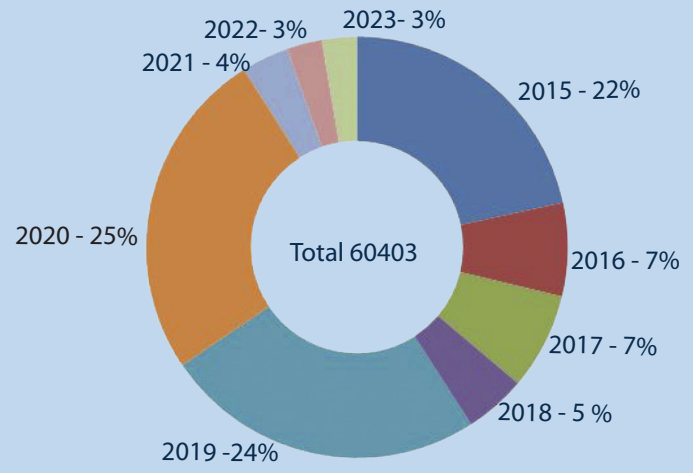

SEIZURE OF CONCH SHELLS

Sri Lanka Navy

SEIZURE OF CONCH SHELLS FROM 2015-2024

2024

- * 00 Incidents Reported
- * 00 Conch Shells Recovered
- * 00 Suspects Apprehended

AGE GROUP OF APPREHENDED SUSPECTS

No of persons

* Age not specified - 00

DISTRICTS TO WHICH THE SUSPECTS BELONG

* Indian - 00

AREA-WISE SEIZURE IN 2024

(In kilograms)

NATIONALITY OF SUSPECTS

FOREIGN
00

LOCAL
13