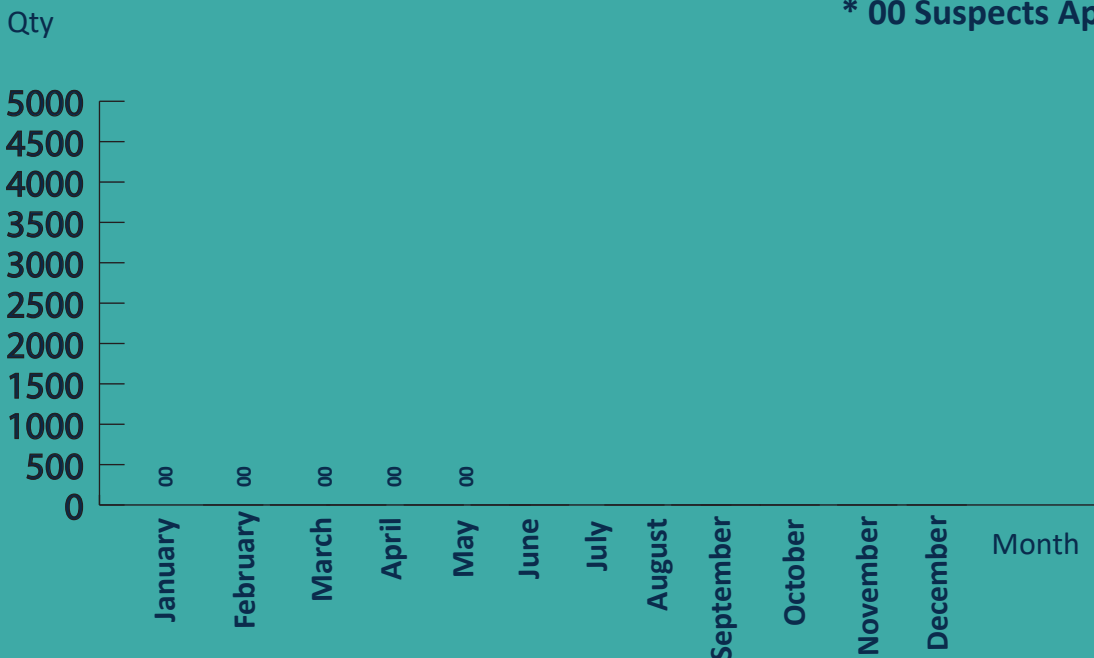

SEIZURE OF CONCH SHELLS

Sri Lanka Navy

SEIZURE OF CONCH SHELLS FROM 2015-2024

2024

- * 00 Incidents Reported
- * 00 Conch Shells Recovered
- * 00 Suspects Apprehended

AGE GROUP OF APPREHENDED SUSPECTS

No of persons

* Age not specified - 00

DISTRICTS TO WHICH THE SUSPECTS BELONG

* Indian - 00

AREA-WISE SEIZURE IN 2024

(In kilograms)

NATIONALITY OF SUSPECTS

FOREIGN
00

LOCAL
13

GENDER OF SUSPECTS

13

00

VEHICLE/VESSEL SEIZED

02

00

00

01