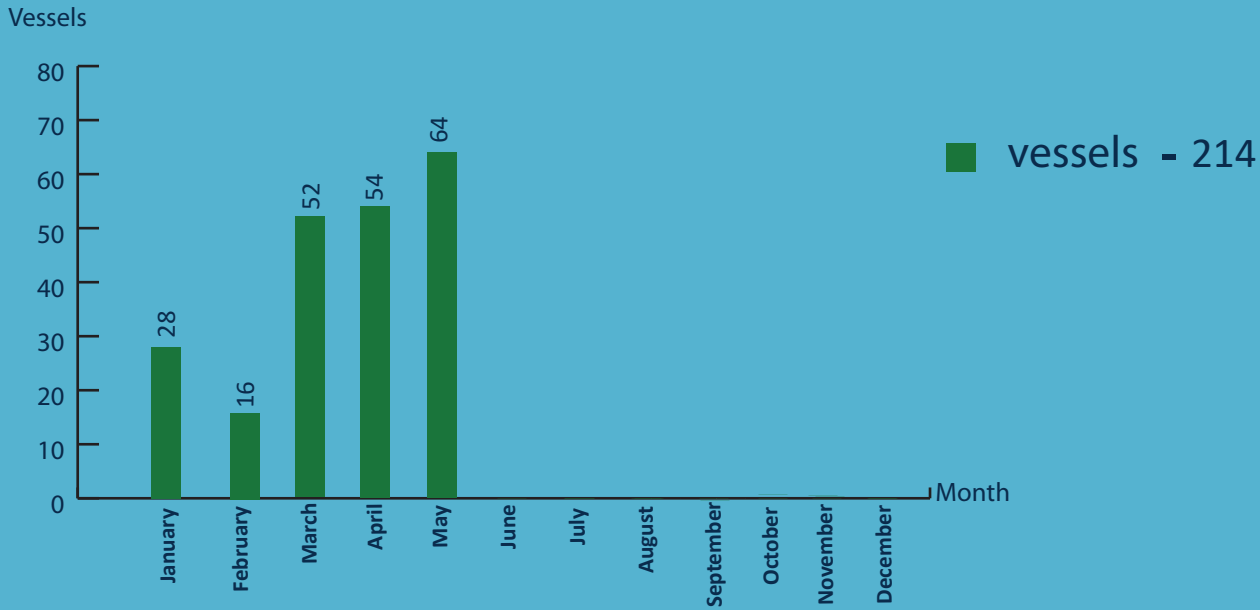

MONTHLY SEIZURE OF VESSELS IN 2024

TYPES OF VESSELS

FGDs

Trawlers / Dhows / Vallam

Catamaran / Theppam / Canoe

SEIZURE OF UNAUTHORIZED NETS IN 2024

In numbers

Surukku	06
Hand nets	12
Monofilament nets	17
Laila/Sangili nets	00
Nylon	00
Athangu	26
Purse seine net	44
Other	48