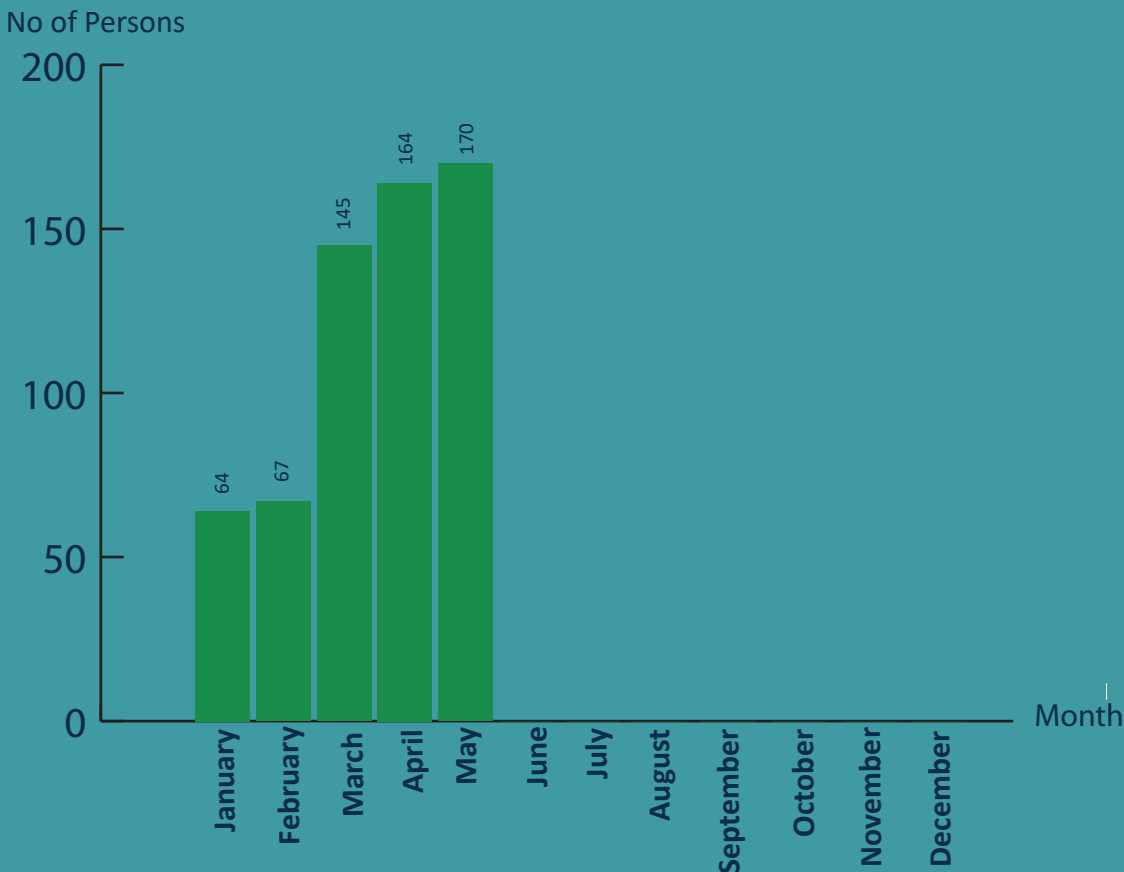

# ILLEGAL, UNREPORTED AND UNREGULATED FISHING (IUU FISHING)

## NO OF SUSPECTS APPREHENDED 2013-2024

## NO OF SUSPECTS APPREHENDED IN 2024