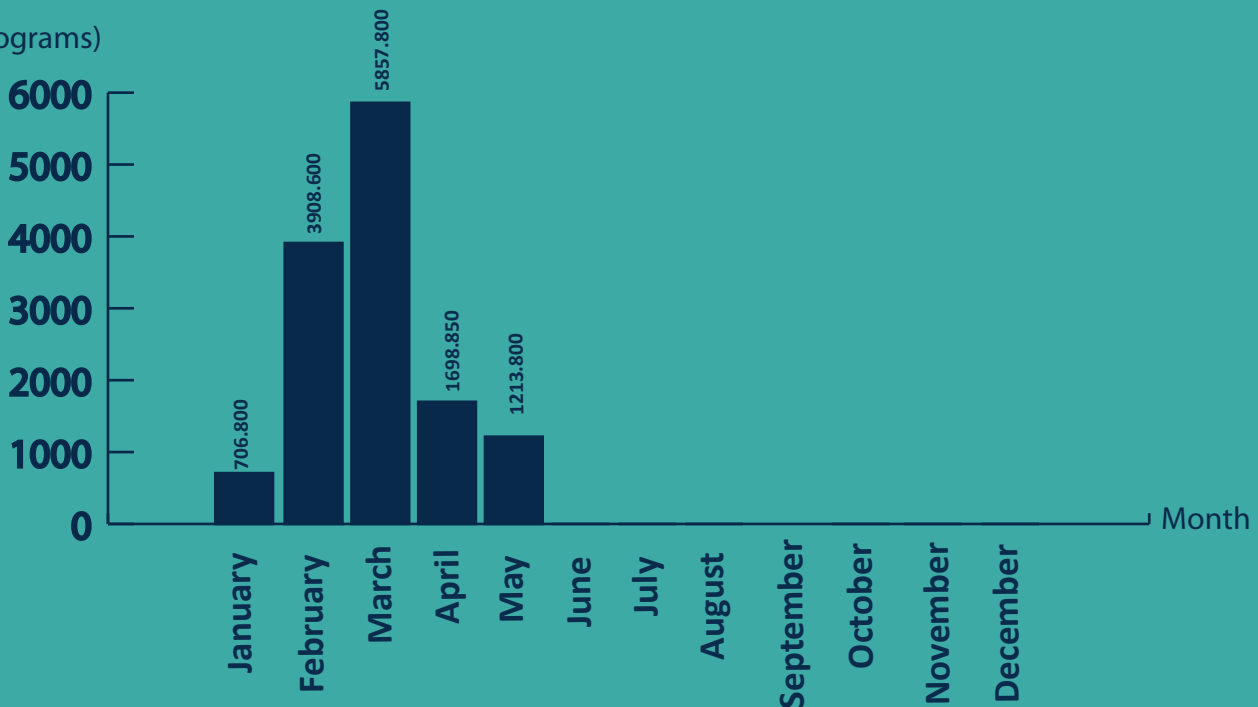

SEIZURE OF KENDU LEAVES

Sri Lanka Navy

SEIZURE OF KENDU LEAVES FROM 2017 - 2024

2024

- 18 Incidents Reported
- 13385.850 kg Apprehended
- 13 Suspects Apprehended

Qty (In kilograms)

AGE GROUP OF APPREHENDED SUSPECTS

No of persons

* Age not specified - 00

DISTRICTS TO WHICH THE SUSPECTS BELONG

* Indian - 00

AREA-WISE SEIZURE IN 2024

(In kilograms)

NATIONALITY OF SUSPECTS

GENDER OF SUSPECTS