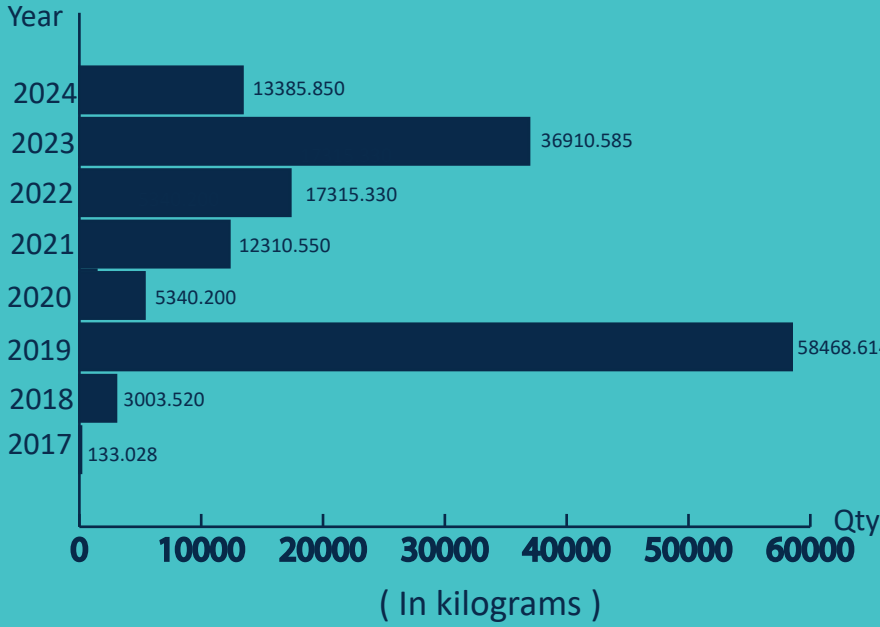

SEIZURE OF KENDU LEAVES

Sri Lanka Navy

SEIZURE OF KENDU LEAVES FROM 2017 - 2024

2024

- 18 Incidents Reported
- 13385.850 kg Apprehended
- 13 Suspects Apprehended

Qty (In kilograms)

AGE GROUP OF APPREHENDED SUSPECTS

No of persons

* Age not specified - 00

DISTRICTS TO WHICH THE SUSPECTS BELONG

* Indian - 00

AREA-WISE SEIZURE IN 2024

(In kilograms)

NATIONALITY OF SUSPECTS

GENDER OF SUSPECTS