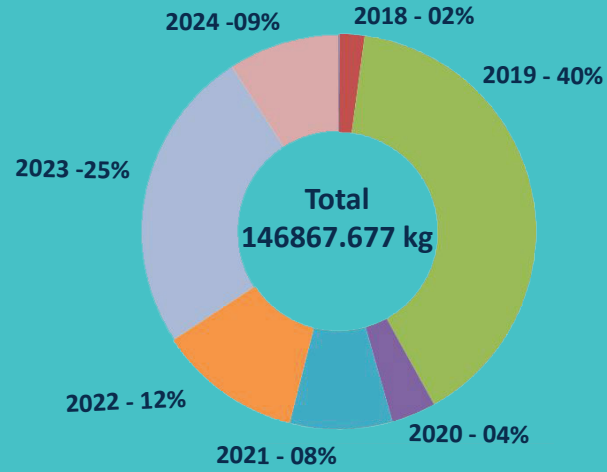

SEIZURE OF KENDU LEAVES

Sri Lanka Navy

SEIZURE OF KENDU LEAVES FROM 2017 - 2024

2024

- 18 Incidents Reported
- 13385.850 kg Apprehended
- 13 Suspects Apprehended

Qty (In kilograms)

AGE GROUP OF APPREHENDED SUSPECTS

No of persons

* Age not specified - 00

DISTRICTS TO WHICH THE SUSPECTS BELONG

* Indian - 00

AREA-WISE SEIZURE IN 2024

(In kilograms)

NATIONALITY OF SUSPECTS

GENDER OF SUSPECTS