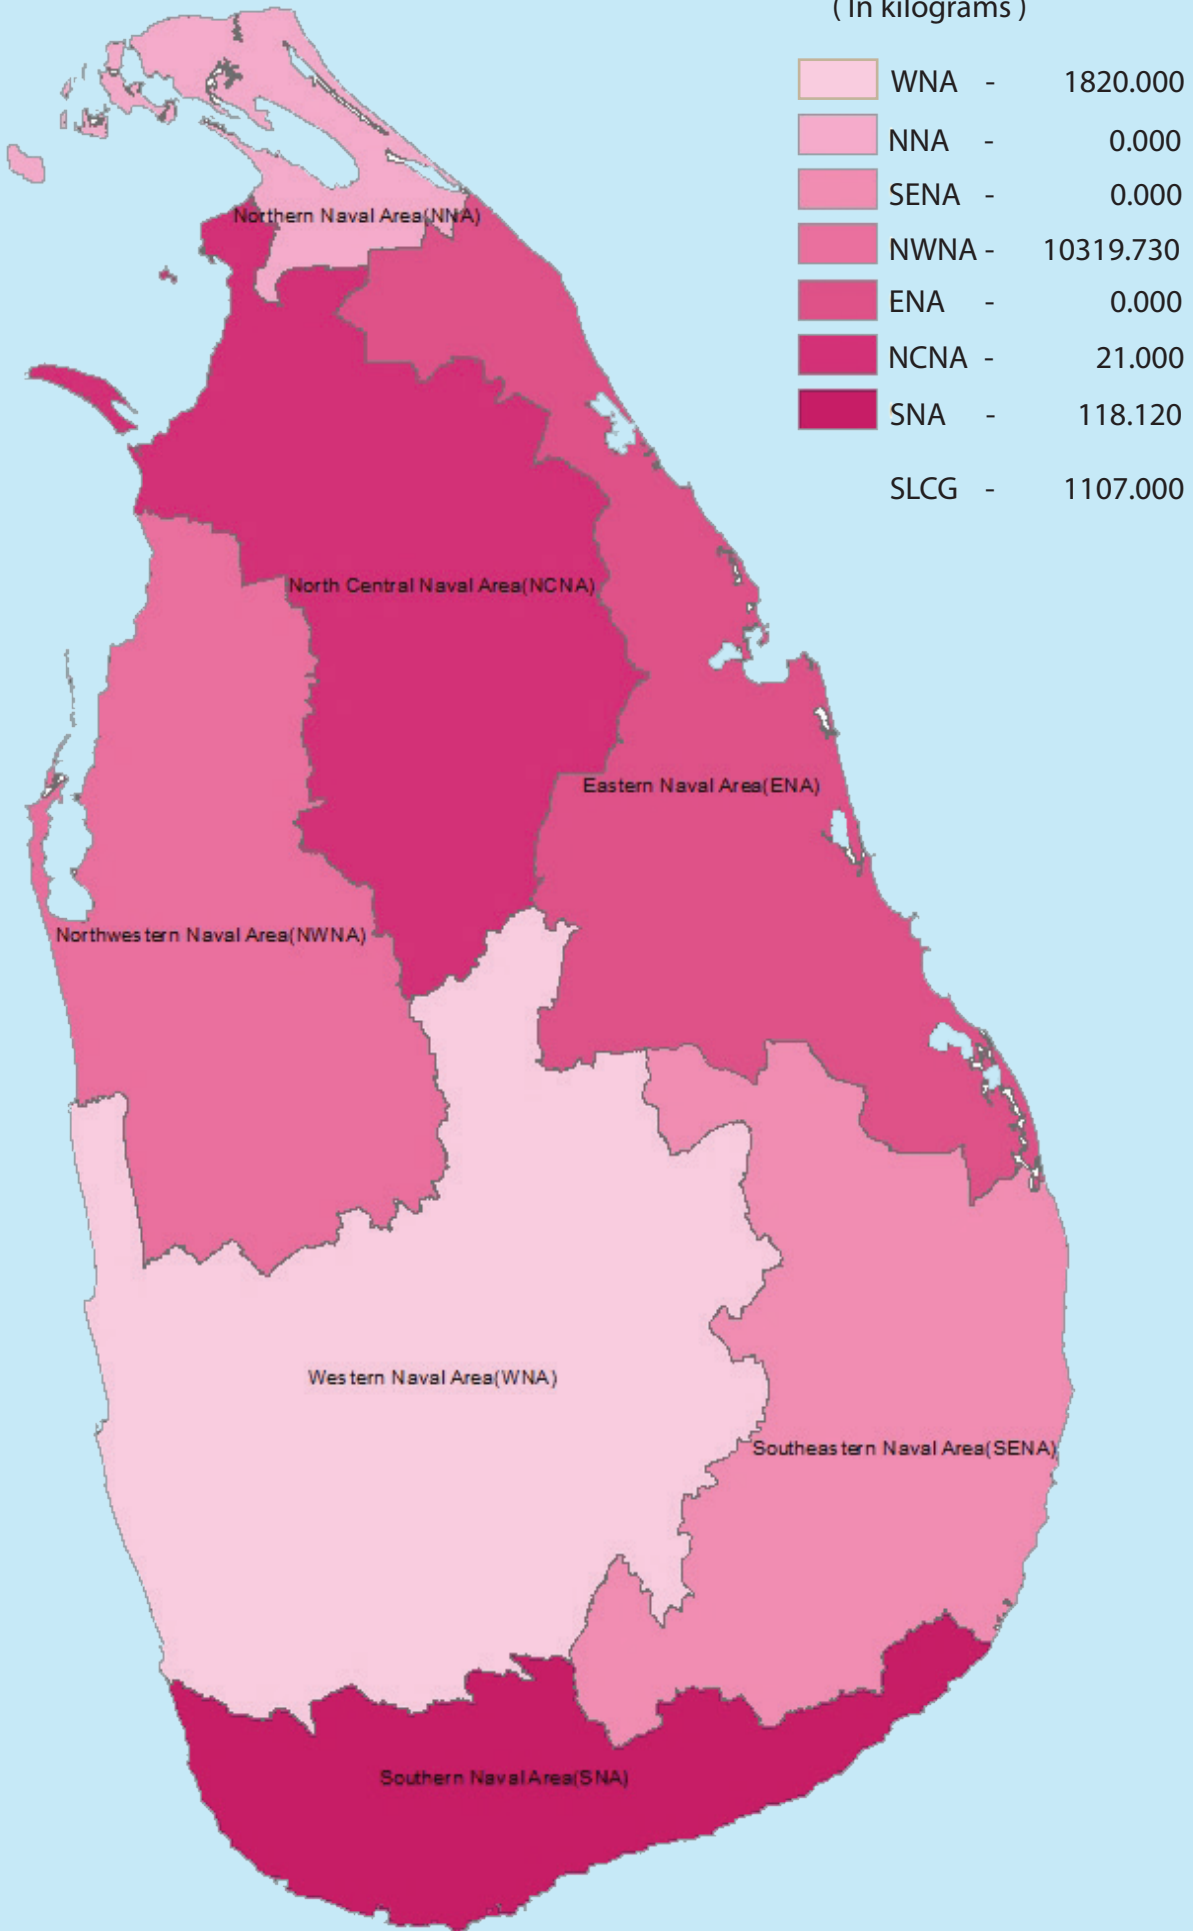

SEIZURE OF KENDU LEAVES

Sri Lanka Navy

SEIZURE OF KENDU LEAVES FROM 2017 - 2024

2024

- 18 Incidents Reported
- 13385.850 kg Apprehended
- 13 Suspects Apprehended

Qty (In kilograms)

AGE GROUP OF APPREHENDED SUSPECTS

No of persons

* Age not specified - 00

DISTRICTS TO WHICH THE SUSPECTS BELONG

* Indian - 00

AREA-WISE SEIZURE IN 2024

(In kilograms)

NATIONALITY OF SUSPECTS

GENDER OF SUSPECTS

VEHICLE/VESSEL SEIZED

WHERE THE INCIDENTS REPORTED

Land

02

Beach

11

Sea

05