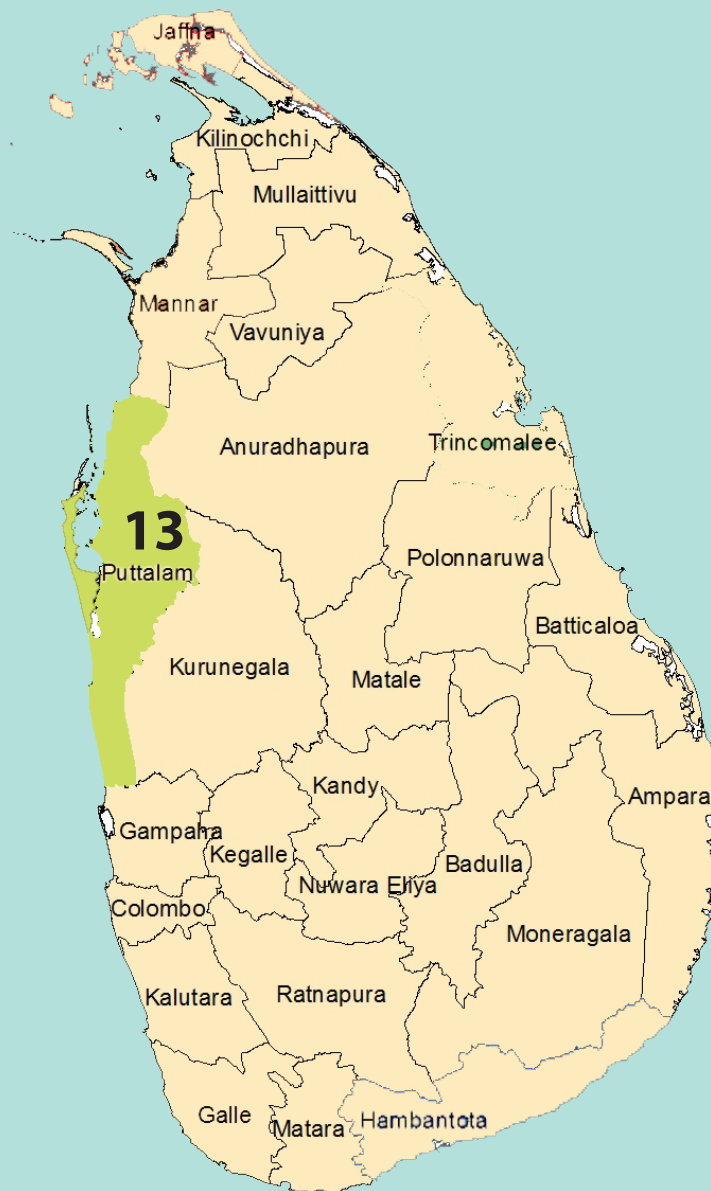

SEIZURE OF KENDU LEAVES

Sri Lanka Navy

SEIZURE OF KENDU LEAVES FROM 2017 - 2024

2024

- 18 Incidents Reported
- 13385.850 kg Apprehended
- 13 Suspects Apprehended

Qty (In kilograms)

AGE GROUP OF APPREHENDED SUSPECTS

No of persons

* Age not specified - 00

DISTRICTS TO WHICH THE SUSPECTS BELONG

* Indian - 00

AREA-WISE SEIZURE IN 2024

(In kilograms)

NATIONALITY OF SUSPECTS

GENDER OF SUSPECTS

VEHICLE/VESSEL SEIZED

WHERE THE INCIDENTS REPORTED

Land

02

Beach

11

Sea

05