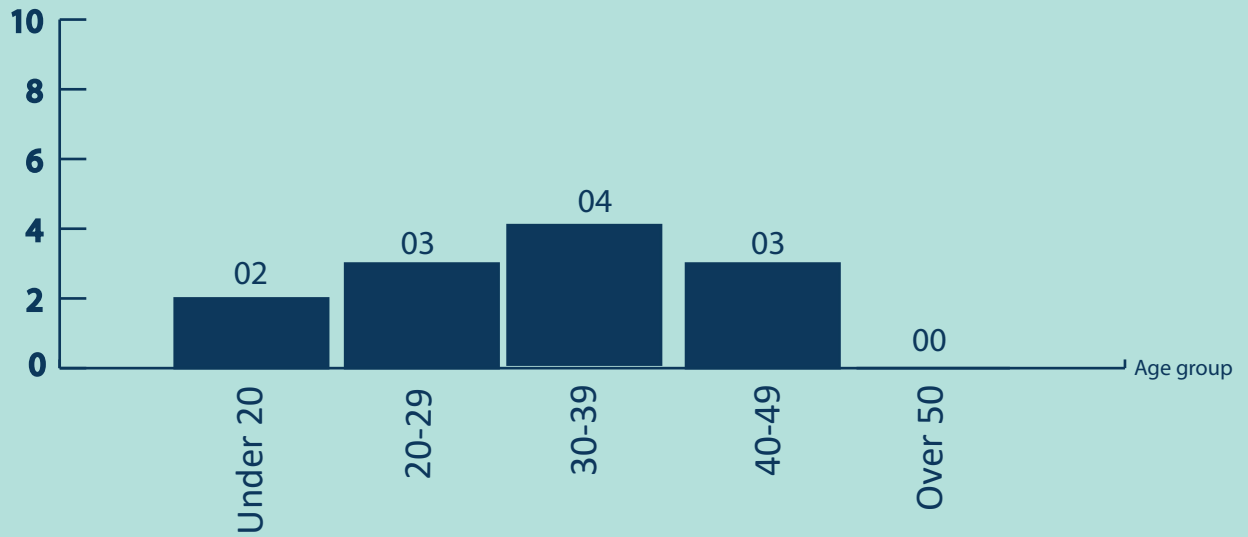

SEIZURE OF KENDU LEAVES

Sri Lanka Navy

SEIZURE OF KENDU LEAVES FROM 2017 - 2024

2024

- 18 Incidents Reported
- 13385.850 kg Apprehended
- 13 Suspects Apprehended

Qty (In kilograms)

AGE GROUP OF APPREHENDED SUSPECTS

No of persons

* Age not specified - 00

DISTRICTS TO WHICH THE SUSPECTS BELONG

* Indian - 00

AREA-WISE SEIZURE IN 2024

(In kilograms)

NATIONALITY OF SUSPECTS

GENDER OF SUSPECTS