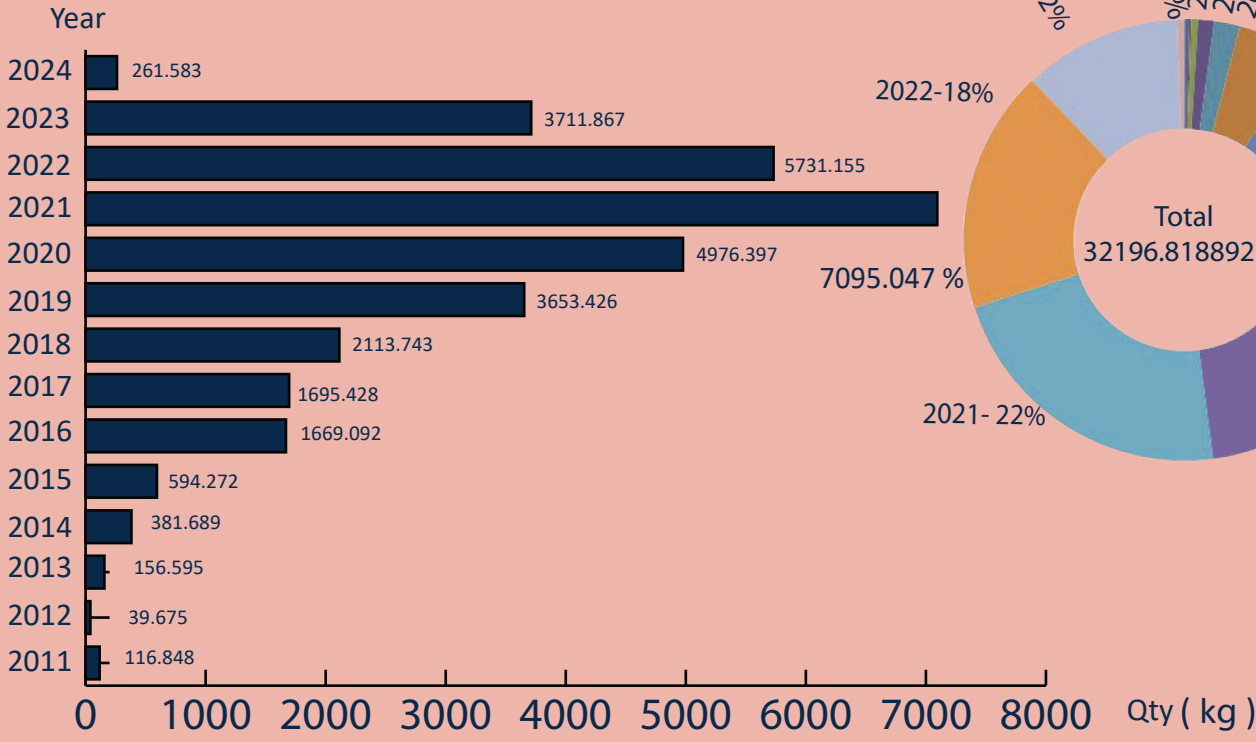

SEIZURE OF KERALA CANNABIS

2011 - 2024

2024

- 26 Incidents Reported
- 261.583240 kg of Kerala Cannabis Apprehended
- 23 Suspects Apprehended

AGE GROUP OF APPREHENDED SUSPECTS

No of persons

DISTRICTS TO WHICH THE SUSPECTS BELONG

* Indian - 00

AREA WISE SEIZURE IN 2024

(In kilograms)

SENA	-	0.173000
ENA	-	27.189600
WNA	-	0.019640
SNA	-	0.000000
NWNA	-	11.500000
NCNA	-	2.025000
NNA	-	220.676000
SLCG	-	0.000000

NATIONALITY OF SUSPECTS