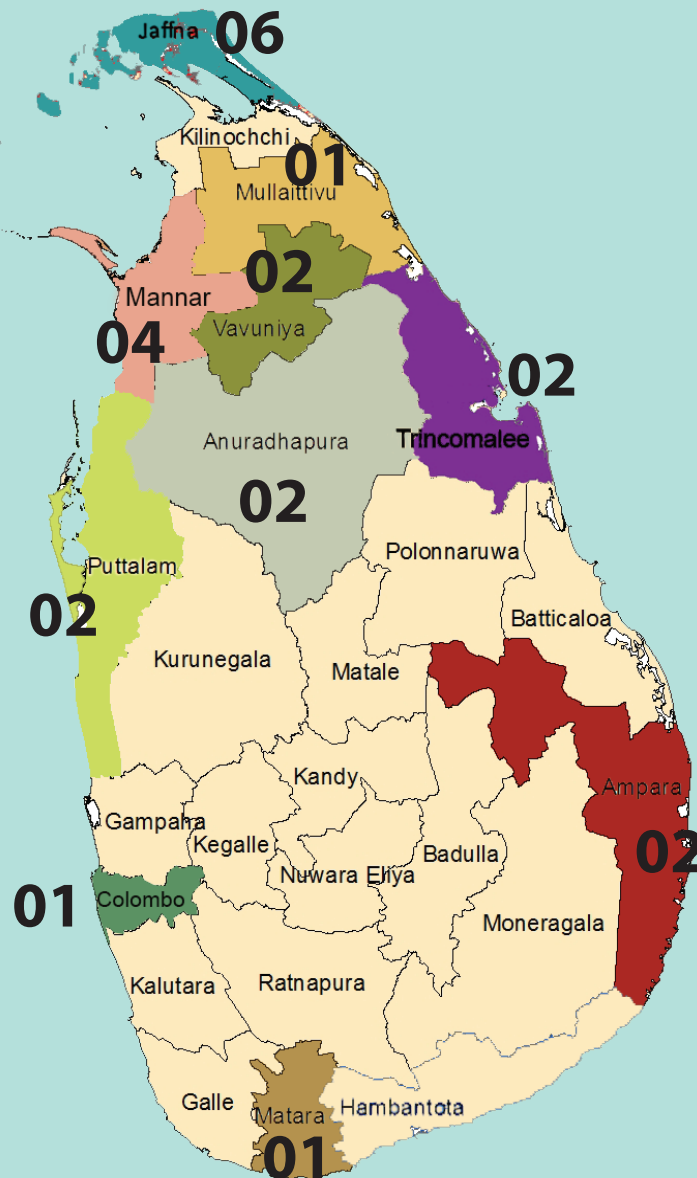

SEIZURE OF KERALA CANNABIS

2011 - 2024

2024

- 26 Incidents Reported
- 261.583240 kg of Kerala Cannabis Apprehended
- 23 Suspects Apprehended

AGE GROUP OF APPREHENDED SUSPECTS

No of persons

DISTRICTS TO WHICH THE SUSPECTS BELONG

* Indian - 00

AREA WISE SEIZURE IN 2024

(In kilograms)

SENA	-	0.173000
ENA	-	27.189600
WNA	-	0.019640
SNA	-	0.000000
NWNA	-	11.500000
NCNA	-	2.025000
NNA	-	220.676000
SLCG	-	0.000000

NATIONALITY OF SUSPECTS

FOREIGN
00

LOCAL
23

GENDER OF SUSPECTS

22

01

VEHICLE/VESSEL SEIZED

00

00

Beach

05

Sea

00