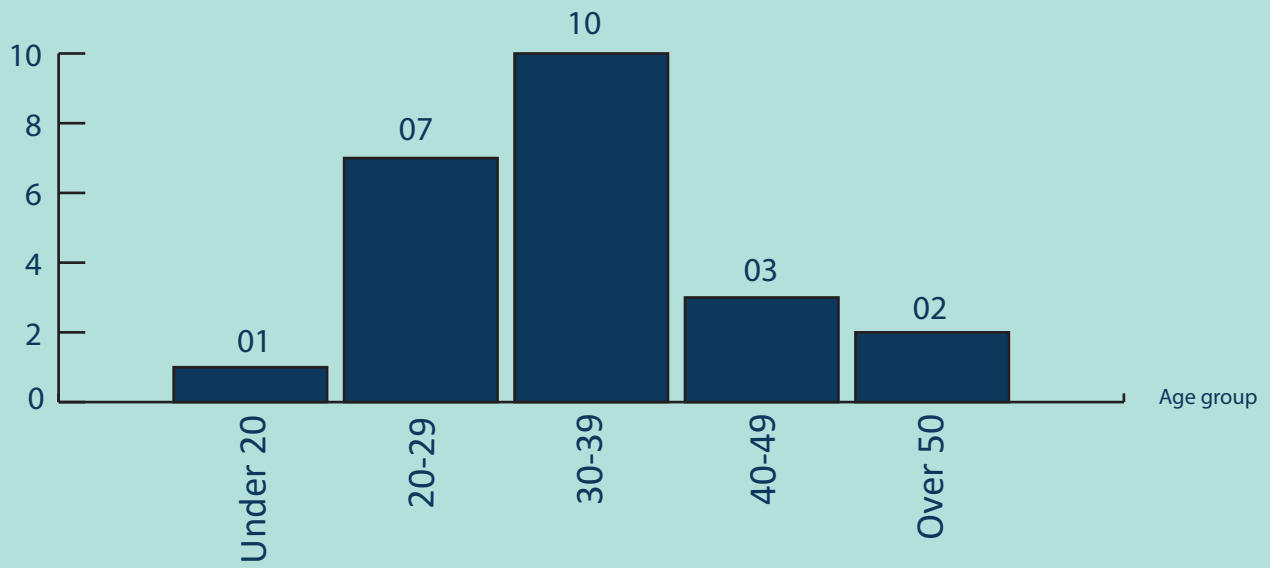

SEIZURE OF KERALA CANNABIS

2011 - 2024

2024

- 26 Incidents Reported
- 261.583240 kg of Kerala Cannabis Apprehended
- 23 Suspects Apprehended

AGE GROUP OF APPREHENDED SUSPECTS

No of persons

DISTRICTS TO WHICH THE SUSPECTS BELONG

* Indian - 00

AREA WISE SEIZURE IN 2024

(In kilograms)

SENA	-	0.173000
ENA	-	27.189600
WNA	-	0.019640
SNA	-	0.000000
NWNA	-	11.500000
NCNA	-	2.025000
NNA	-	220.676000
SLCG	-	0.000000

NATIONALITY OF SUSPECTS