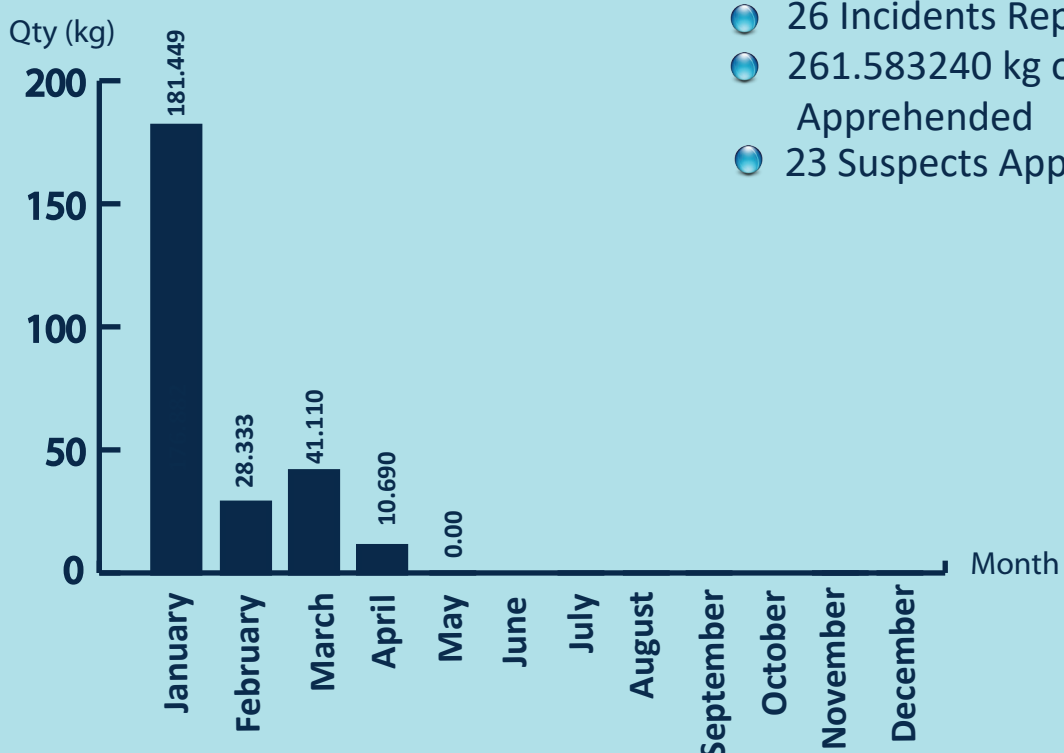

SEIZURE OF KERALA CANNABIS

2011 - 2024

2024

- 26 Incidents Reported
- 261.583240 kg of Kerala Cannabis Apprehended
- 23 Suspects Apprehended

AGE GROUP OF APPREHENDED SUSPECTS

No of persons

DISTRICTS TO WHICH THE SUSPECTS BELONG

* Indian - 00

AREA WISE SEIZURE IN 2024

(In kilograms)

SENA	-	0.173000
ENA	-	27.189600
WNA	-	0.019640
SNA	-	0.000000
NWNA	-	11.500000
NCNA	-	2.025000
NNA	-	220.676000
SLCG	-	0.000000

NATIONALITY OF SUSPECTS

FOREIGN
00

LOCAL
23

GENDER OF SUSPECTS

22

01

VEHICLE/VESSEL SEIZED

00

00