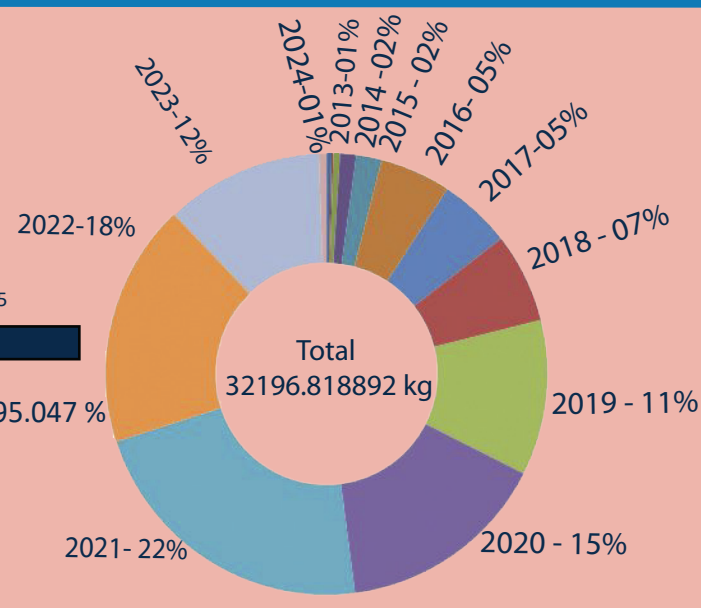

SEIZURE OF KERALA CANNABIS

2011 - 2024

2024

- 26 Incidents Reported
- 261.583240 kg of Kerala Cannabis Apprehended
- 23 Suspects Apprehended

AGE GROUP OF APPREHENDED SUSPECTS

No of persons

DISTRICTS TO WHICH THE SUSPECTS BELONG

* Indian - 00

AREA WISE SEIZURE IN 2024

(In kilograms)

SENA	-	0.173000
ENA	-	27.189600
WNA	-	0.019640
SNA	-	0.000000
NWNA	-	11.500000
NCNA	-	2.025000
NNA	-	220.676000
SLCG	-	0.000000

NATIONALITY OF SUSPECTS