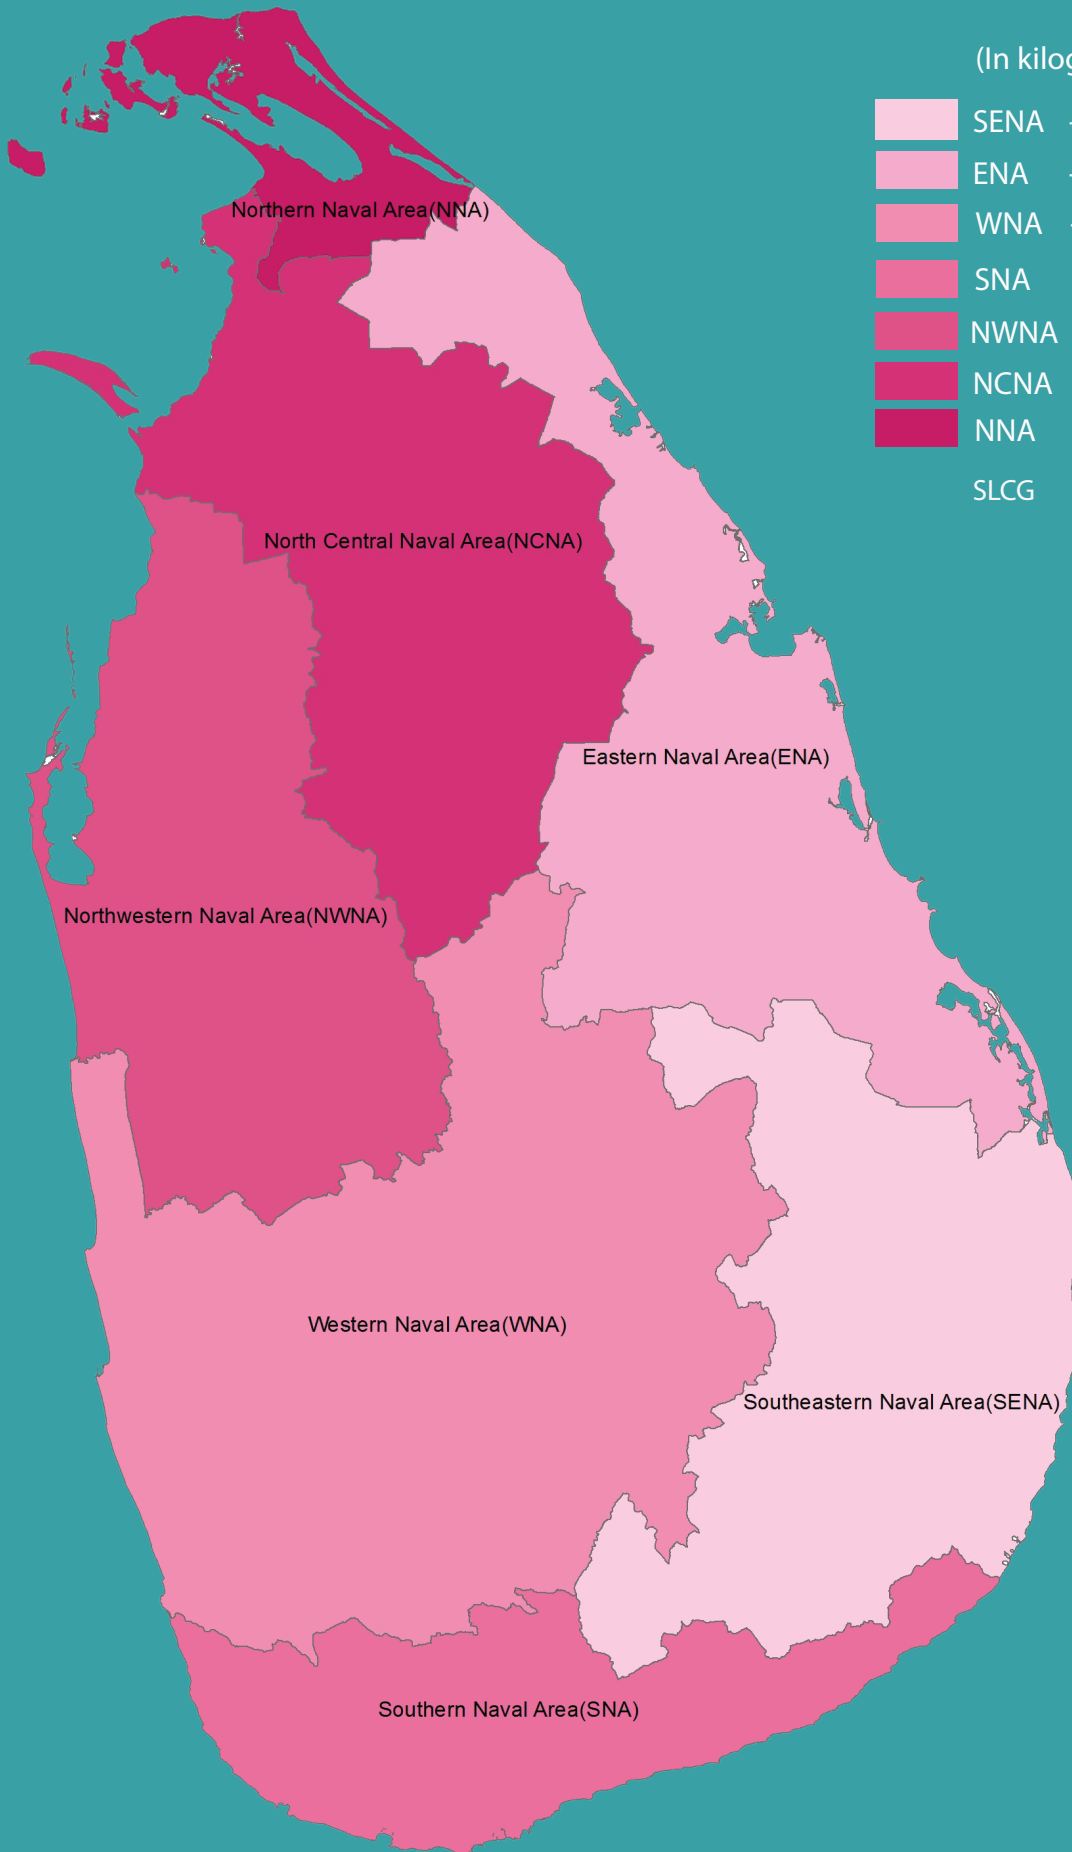

SEIZURE OF KERALA CANNABIS

2011 - 2024

2024

- 26 Incidents Reported
- 261.583240 kg of Kerala Cannabis Apprehended
- 23 Suspects Apprehended

AGE GROUP OF APPREHENDED SUSPECTS

No of persons

DISTRICTS TO WHICH THE SUSPECTS BELONG

* Indian - 00

AREA WISE SEIZURE IN 2024

(In kilograms)

SENA	-	0.173000
ENA	-	27.189600
WNA	-	0.019640
SNA	-	0.000000
NWNA	-	11.500000
NCNA	-	2.025000
NNA	-	220.676000
SLCG	-	0.000000

NATIONALITY OF SUSPECTS

00

06

01

00

01

WHERE THE INCIDENTS REPORTED

Land

21

Beach

05

Sea

00